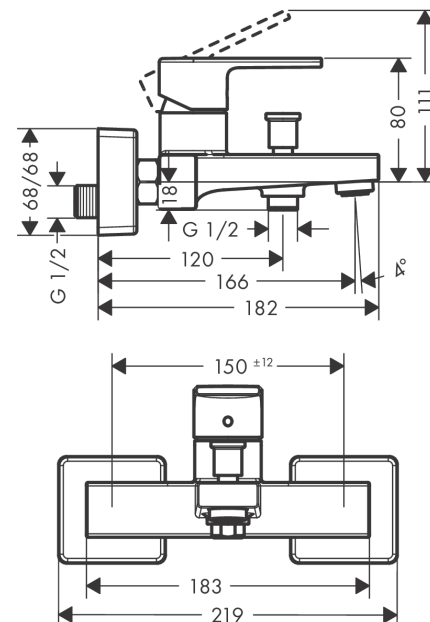

Vernis Shape

Single lever bath mixer for exposed installation

Surfaces: **matt black** Art. no. : **71450670**

Description

product features

- designed to run 2 outlets
- spout 166 mm long
- Centre distance: 150 mm \pm 12 mm
- Spray type mixer: normal spray
- Maximum flow rate (at 3 bar): 22.5 l/min
- Flow rate for bath spout (at 3 bar): 22.5 l/min
- Flow rate of hand shower (at 3 bar): 15.7 l/min
- ceramic cartridge
- Maximum temperature can be adjusted on installation
- diverter with automatic resetting
- with silencer
- exposed design allows easy installation, all working parts are outside of the wall
- Noise class: II
- Connection type: S connections
- Min. operating pressure: 1 bar
- Max. operating pressure: 10 bar

Article Details

Price excl. VAT

£ 179.23

Technology

Certificates

Product image

Scale drawing

Vernis Shape
Single lever bath mixer for exposed installation
 Surfaces: **matt black** Art. no. : **71450670**