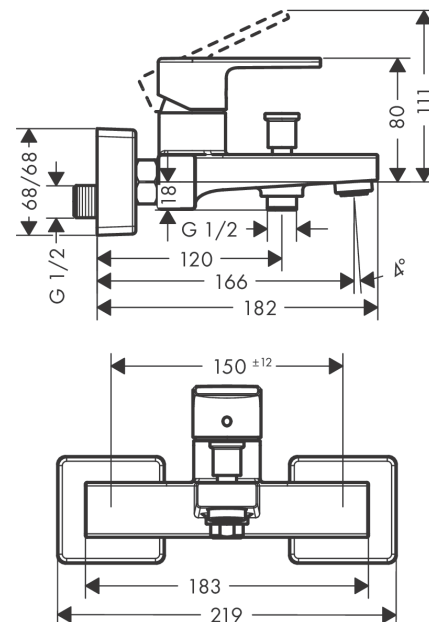

Vernis Shape
Single lever bath mixer for exposed installation
 Surfaces: **chrome** Art. no. : **71450000**

Description

product features

- designed to run 2 outlets
- spout 166 mm long
- Centre distance: 150 mm ± 12 mm
- Spray type mixer: normal spray
- Maximum flow rate (at 3 bar): 22.5 l/min
- Flow rate for bath spout (at 3 bar): 22.5 l/min
- Flow rate of hand shower (at 3 bar): 15.7 l/min
- ceramic cartridge
- Maximum temperature can be adjusted on installation
- diverter with automatic resetting
- with silencer
- exposed design allows easy installation, all working parts are outside of the wall
- Noise class: II
- Connection type: S connections
- Min. operating pressure: 1 bar
- Max. operating pressure: 10 bar

Article Details

Price excl. VAT

£ 127.51

Technology

Certificates

Product image

Scale drawing

Vernis Shape
Single lever bath mixer for exposed installation
 Surfaces: **chrome** Art. no. : **71450000**