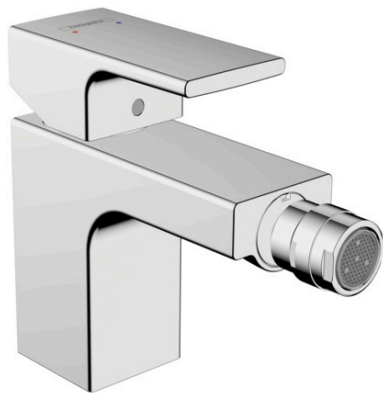

Vernis Shape

Single lever bidet mixer with metal pop-up waste set

Surfaces: **chrome** Art. no. : **71219000**

Description

product features

- Consists of: single lever bidet mixer, waste set
- spout 124 mm long
- with fixed spout
- swivel joint enables directional spray
- Spray pattern: normal spray
- Maximum flow rate (at 3 bar): 4.8 l/min
- Min. operating pressure: 1 bar
- Max. operating pressure: 10 bar
- ceramic cartridge
- pop-up waste set 1¼"
- Material waste set: metal
- 3/8" hose connections

Article Details

Price excl. VAT

£ 98.98

Technology

Product image

Scale drawing

Flowchart