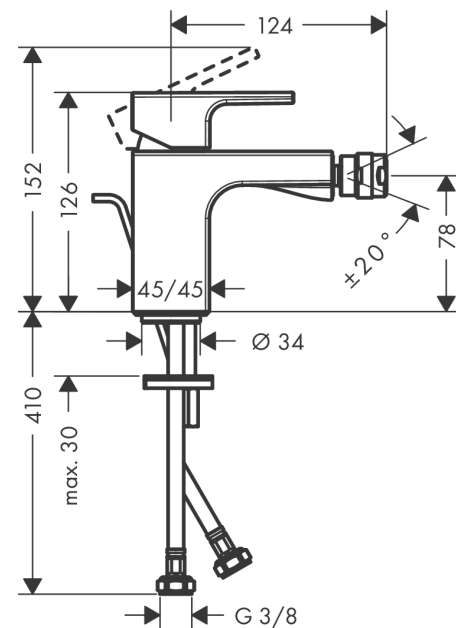

Vernis Shape

Single lever bidet mixer with metal pop-up waste set

Surfaces: **chrome** Art. no. : **71219000**

Description

product features

- Consists of: single lever bidet mixer, waste set
- spout 124 mm long
- with fixed spout
- swivel joint enables directional spray
- Spray pattern: normal spray
- Maximum flow rate (at 3 bar): 4.8 l/min
- Min. operating pressure: 1 bar
- Max. operating pressure: 10 bar
- ceramic cartridge
- pop-up waste set 1¼"
- Material waste set: metal
- 3/8" hose connections

Article Details

Price excl. VAT

£ 98.98

Technology

Product image

Scale drawing

Flowchart