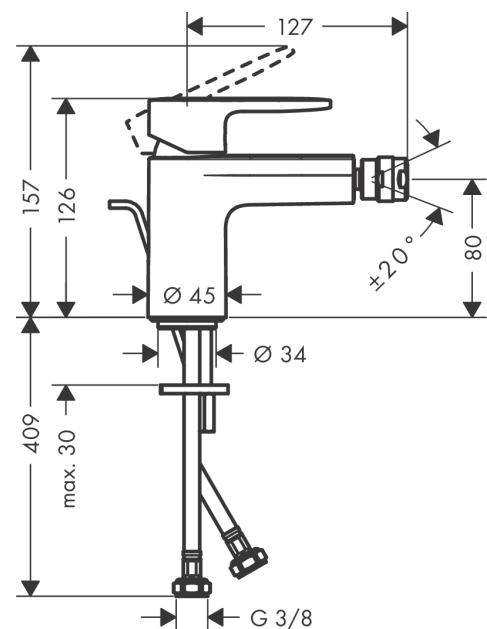

Vernis Blend

Single lever bidet mixer with metal pop-up waste set

Surfaces: **matt black** Art. no. : **71218670**

Description

product features

- Consists of: single lever bidet mixer, waste set
- spout 127 mm long
- with fixed spout
- swivel joint enables directional spray
- Spray pattern: normal spray
- ceramic cartridge
- pop-up waste set 1¼"
- Material waste set: metal
- ¾" hose connections

Article Details

Price excl. VAT

£ 120.38

Technology

Product image

Scale drawing

Flowchart