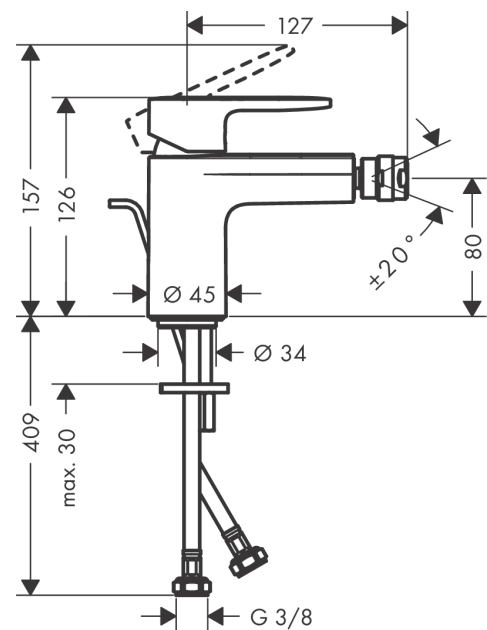

Vernis Blend

Single lever bidet mixer with pop-up waste set

Surfaces: **matt black** Art. no. : **71210670**

Description

product features

- Consists of: single lever bidet mixer, waste set
- spout 127 mm long
- with fixed spout
- swivel joint enables directional spray
- Spray pattern: normal spray
- Maximum flow rate (at 3 bar): 5 l/min
- Min. operating pressure: 1 bar
- Max. operating pressure: 10 bar
- ceramic cartridge
- pop-up waste set 1¼"
- Material waste set: synthetic
- ¾" hose connections
- WRAS 2101015

Article Details

Price excl. VAT

£ 112.35

Technology

Certificates

Product image

Scale drawing

Vernis Blend

Single lever bidet mixer with pop-up waste set

Surfaces: **matt black** Art. no. : **71210670**

Flowchart