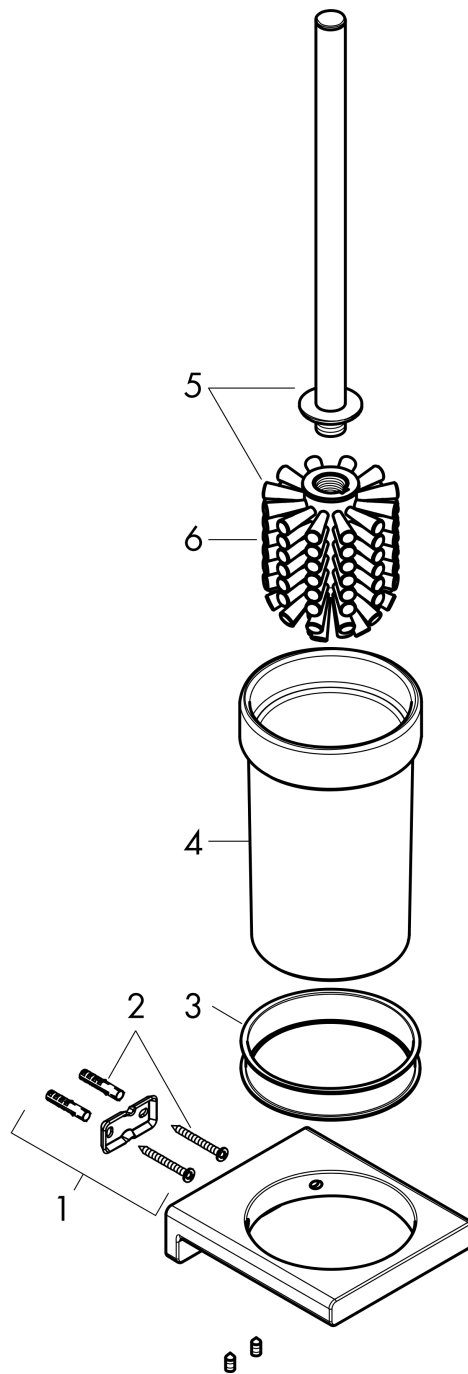

**AddStoris**

**Toilet brush holder wall-mounted**

Surfaces: **chrome** Art. no. : **41752000**

**Description**

**product features**

- wall-mounted
- Material: metal
- recess material: matt glass
- with removable insert
- with mounting material
- concealed fastening
- drilling distance 26 mm
- Diameter drill hole: 6 mm

**Article Details**

Price excl. VAT

£ 48.15

**Design awards**

reddot winner 2021

**Product image**

**Scale drawing**

**AddStoris**  
**Toilet brush holder wall-mounted**  
 Surfaces: **chrome** Art. no. : **41752000**

**Exploded Drawing**

Year of production: >04/21

**AddStoris**

**Toilet brush holder wall-mounted**

Surfaces: **chrome** Art. no. : **41752000**

**Spare part list**

Year of production: >04/21

Pos.	Description	Art. no.	Price	PU
1	support element	94165000	-	1
2	mounting set	40915000	-	1
3	plastic ring	94204000	-	1
4	glass cup on its own	94201000	-	1
5	stick with brush	94171000	-	1
6	WC-brush black Ø 75 mm	93822000	-	1