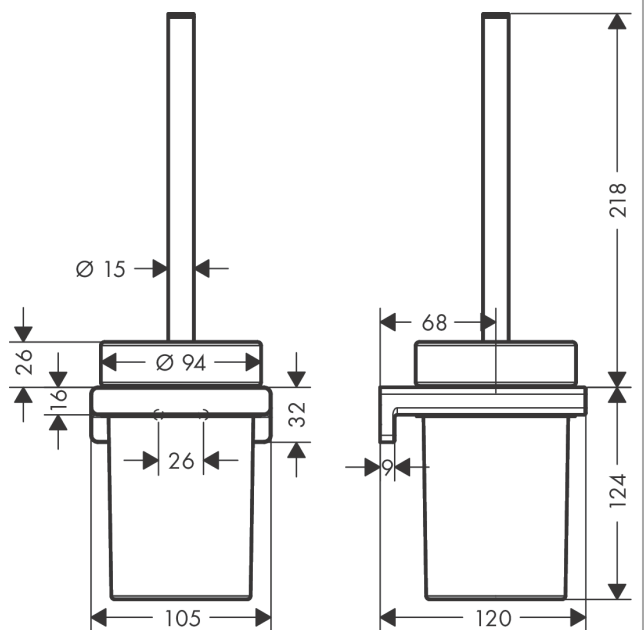

**AddStoris**

**Toilet brush holder wall-mounted**

Surfaces: **chrome** Art. no. : **41752000**

**Description**

**product features**

- wall-mounted
- Material: metal
- recess material: matt glass
- with removable insert
- with mounting material
- concealed fastening
- drilling distance 26 mm
- Diameter drill hole: 6 mm

**Article Details**

Price excl. VAT

£ 48.15

**Design awards**

reddot winner 2021

**Product image**

**Scale drawing**

**AddStoris**  
**Toilet brush holder wall-mounted**  
 Surfaces: **chrome** Art. no. : **41752000**

**Exploded Drawing**

Year of production: >04/21

**AddStoris**

**Toilet brush holder wall-mounted**

Surfaces: **chrome** Art. no. : **41752000**

**Spare part list**

Year of production: >04/21

Pos.	Description	Art. no.	Price	PU
1	support element	94165000	-	1
2	mounting set	40915000	-	1
3	plastic ring	94204000	-	1
4	glass cup on its own	94201000	-	1
5	stick with brush	94171000	-	1
6	WC-brush black Ø 75 mm	93822000	-	1