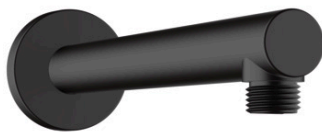

Vernis Blend

Shower arm 24 cm

Surfaces: **matt black** Art. no. : **27809670**

Description

product features

- Length: 240 mm
- shaft Ø: 26 mm
- Installation type: exposed design allows easy installation, all working parts are outside of the wall
- Material: brass
- Version: 90° angle
- Connection type: 1/2"

Article Details

Price excl. VAT

£ 73.11

Certificates

Product image