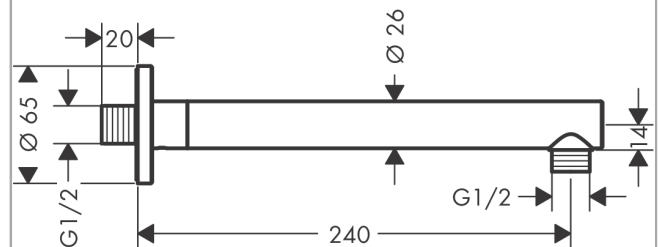

**Vernis Blend
Shower arm 24 cm**

Surfaces: **chrome** Art. no. : **27809000**

Description

product features

- Length: 240 mm
- shaft Ø: 26 mm
- Installation type: exposed design allows easy installation, all working parts are outside of the wall
- Material: brass
- Version: 90° angle
- Connection type: 1/2"

Article Details

Price excl. VAT

£ 51.71

Certificates

Product image

Scale drawing

Vernis Blend
Shower arm 24 cm

Surfaces: **chrome** Art. no. : **27809000**

Exploded Drawing

Year of production: >01/21

Vernis Blend
Shower arm 24 cm
 Surfaces: **chrome** Art. no. : **27809000**

Spare part list

Year of production: >01/21

Pos.	Description	Art. no.	Price	PU
1	hollow set screw M5x5	98446000	-	1
2	O-Ring 22x2	98185000	-	1
3	O-ring 13x2	98128000	-	1
4	connecting thread G½	93726000	-	1