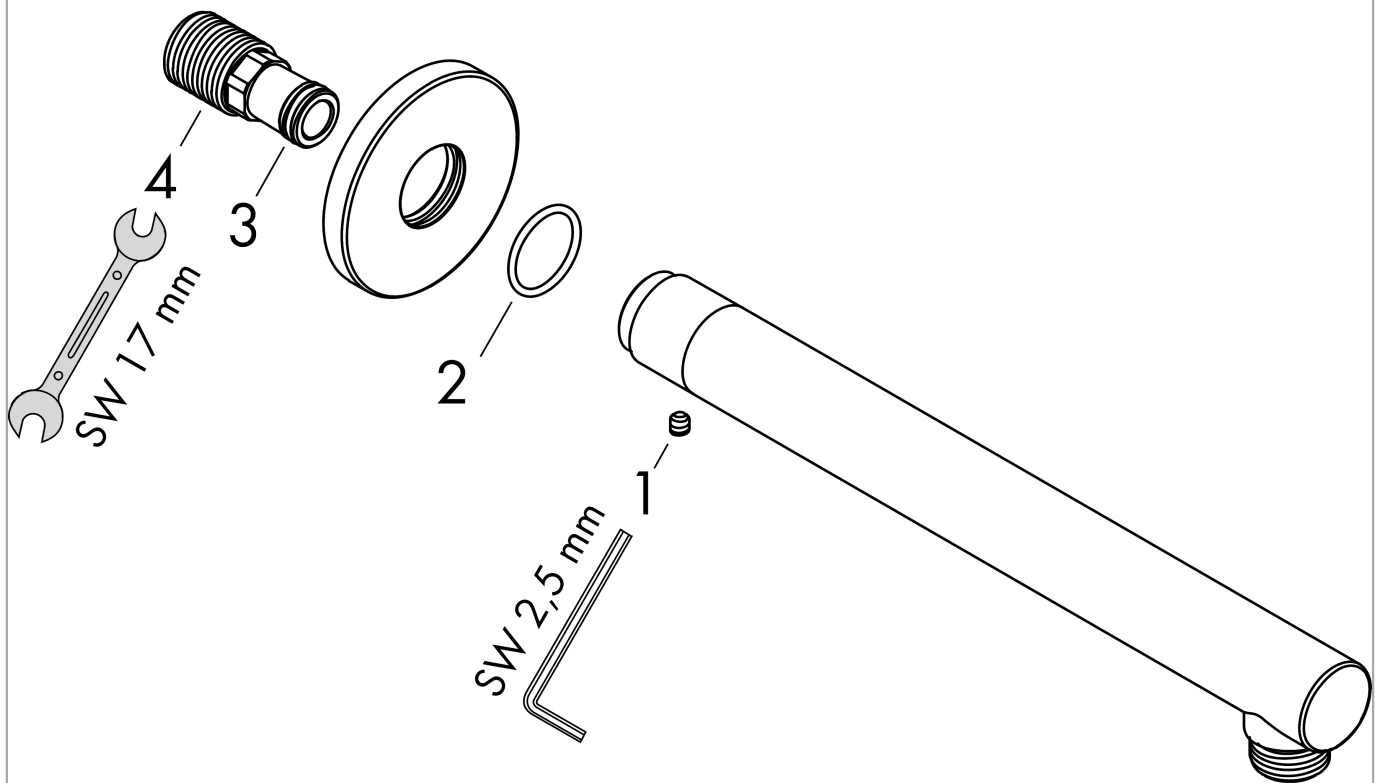

**Vernis Blend
Shower arm 24 cm**

Surfaces: **chrome** Art. no. : **27809000**

Description

product features

- Length: 240 mm
- shaft Ø: 26 mm
- Installation type: exposed design allows easy installation, all working parts are outside of the wall
- Material: brass
- Version: 90° angle
- Connection type: 1/2"

Article Details

Price excl. VAT

£ 51.71

Certificates

Product image

Scale drawing

Vernis Blend
Shower arm 24 cm

Surfaces: **chrome** Art. no. : **27809000**

Exploded Drawing

Year of production: >01/21

Vernis Blend
Shower arm 24 cm
 Surfaces: **chrome** Art. no. : **27809000**

Spare part list

Year of production: >01/21

Pos.	Description	Art. no.	Price	PU
1	hollow set screw M5x5	98446000	-	1
2	O-Ring 22x2	98185000	-	1
3	O-ring 13x2	98128000	-	1
4	connecting thread G½	93726000	-	1