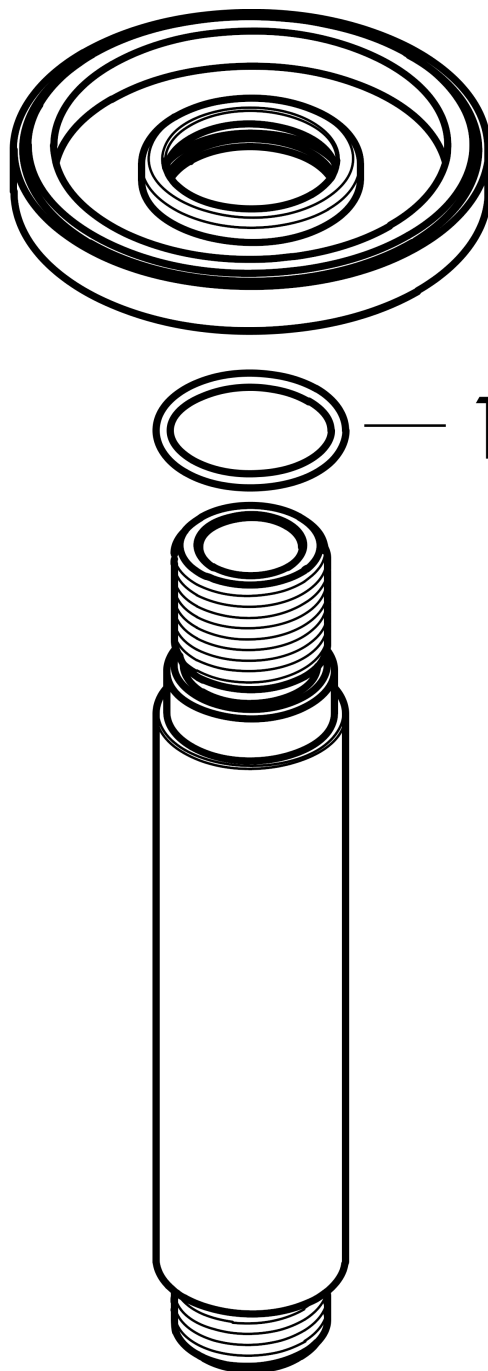

**Vernis Blend****Ceiling connector 30 cm**Surfaces: **matt black** Art. no. : **27805670****Description****product features**

- Length: 300 mm
- shaft  $\varnothing$ : 26 mm
- Installation type: exposed design allows easy installation, all working parts are outside of the wall
- Material: brass
- Connection type: 1/2"

**Article Details**

Price excl. VAT

£ 91.84

**Product image****Scale drawing**

**Vernis Blend**  
**Ceiling connector 30 cm**  
 Surfaces: **matt black** Art. no. : **27805670**

**Exploded Drawing**

Year of production: >04/21

**Vernis Blend**  
**Ceiling connector 30 cm**  
 Surfaces: **matt black** Art. no. : **27805670**

**Spare part list**

Year of production: >04/21

<b>Pos.</b>	<b>Description</b>	<b>Art. no.</b>	<b>Price</b>	<b>PU</b>
1	O-Ring 22x2	98185000	-	1