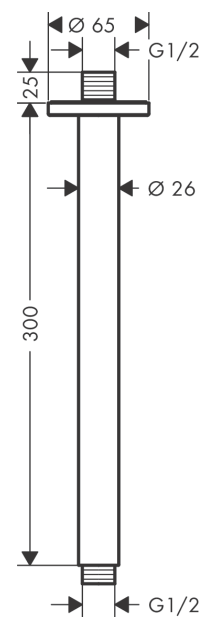

**Vernis Blend****Ceiling connector 30 cm**Surfaces: **matt black** Art. no. : **27805670****Description****product features**

- Length: 300 mm
- shaft  $\varnothing$ : 26 mm
- Installation type: exposed design allows easy installation, all working parts are outside of the wall
- Material: brass
- Connection type: 1/2"

**Article Details**

Price excl. VAT

£ 91.84

**Product image****Scale drawing**

**Vernis Blend**  
**Ceiling connector 30 cm**  
 Surfaces: **matt black** Art. no. : **27805670**

**Exploded Drawing**

Year of production: >04/21

**Vernis Blend**  
**Ceiling connector 30 cm**  
 Surfaces: **matt black** Art. no. : **27805670**

**Spare part list**

Year of production: >04/21

<b>Pos.</b>	<b>Description</b>	<b>Art. no.</b>	<b>Price</b>	<b>PU</b>
1	O-Ring 22x2	98185000	-	1