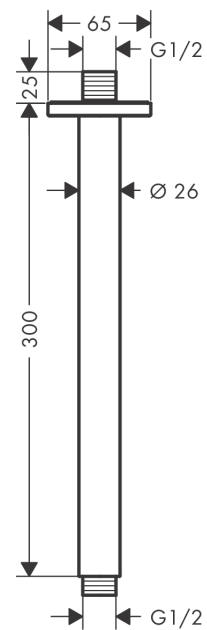

Vernis Shape
Ceiling connector 30 cm
 Surfaces: **matt black** Art. no. : **26407670**

Description

product features

- Length: 300 mm
- shaft Ø: 26 mm
- Installation type: exposed design allows easy installation, all working parts are outside of the wall
- Material: brass
- Connection type: 1/2"

Article Details

Price excl. VAT £ 91.84

Product image

Scale drawing

Vernis Shape
Ceiling connector 30 cm
Surfaces: **matt black** Art. no. : **26407670**

Exploded Drawing

Year of production: >04/21