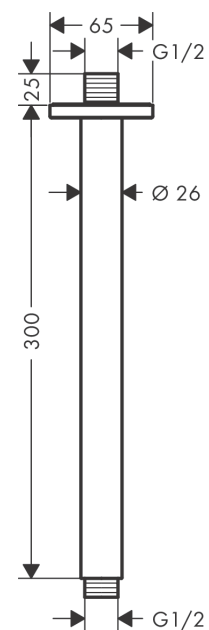

Vernis Shape
Ceiling connector 30 cm
 Surfaces: **chrome** Art. no. : **26407000**

Description

product features

- Length: 300 mm
- shaft Ø: 26 mm
- Installation type: exposed design allows easy installation, all working parts are outside of the wall
- Material: brass
- Connection type: 1/2"

Article Details

Price excl. VAT £ 65.09

Product image

Scale drawing

Vernis Shape
Ceiling connector 30 cm
Surfaces: **chrome** Art. no. : **26407000**

Exploded Drawing

Year of production: >04/21

Vernis Shape
Ceiling connector 30 cm
 Surfaces: **chrome** Art. no. : **26407000**

Spare part list

Year of production: >04/21

Pos.	Description	Art. no.	Price	PU
1	O-Ring 22x2	98185000	-	1