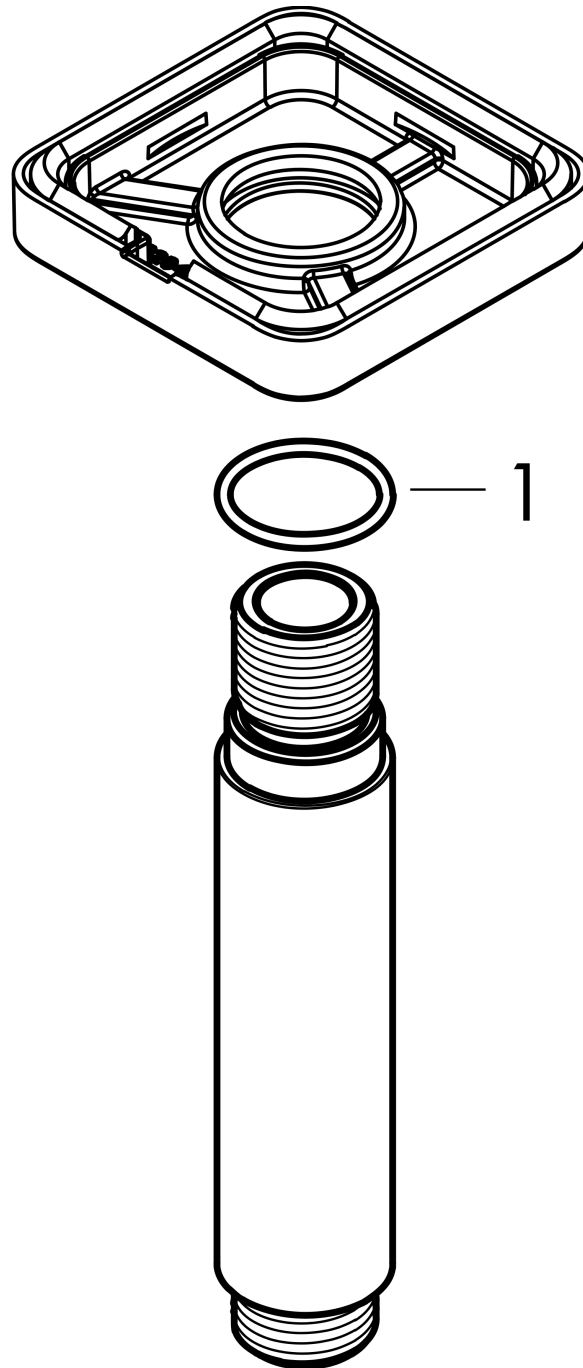

Vernis Shape
Ceiling connector 30 cm
 Surfaces: **chrome** Art. no. : **26407000**

Description

product features

- Length: 300 mm
- shaft Ø: 26 mm
- Installation type: exposed design allows easy installation, all working parts are outside of the wall
- Material: brass
- Connection type: 1/2"

Article Details

Price excl. VAT £ 65.09

Product image

Scale drawing

Vernis Shape
Ceiling connector 30 cm
Surfaces: **chrome** Art. no. : **26407000**

Exploded Drawing

Year of production: >04/21

Vernis Shape
Ceiling connector 30 cm
 Surfaces: **chrome** Art. no. : **26407000**

Spare part list

Year of production: >04/21

Pos.	Description	Art. no.	Price	PU
1	O-Ring 22x2	98185000	-	1