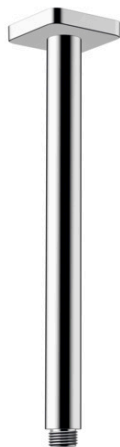

Vernis Shape
Ceiling connector 30 cm
 Surfaces: **chrome** Art. no. : **26407000**

Description

product features

- Length: 300 mm
- shaft Ø: 26 mm
- Installation type: exposed design allows easy installation, all working parts are outside of the wall
- Material: brass
- Connection type: 1/2"

Article Details

Price excl. VAT £ 65.09

Product image

Scale drawing

Vernis Shape
Ceiling connector 30 cm
Surfaces: **chrome** Art. no. : **26407000**

Exploded Drawing

Year of production: >04/21

Vernis Shape
Ceiling connector 30 cm
 Surfaces: **chrome** Art. no. : **26407000**

Spare part list

Year of production: >04/21

Pos.	Description	Art. no.	Price	PU
1	O-Ring 22x2	98185000	-	1