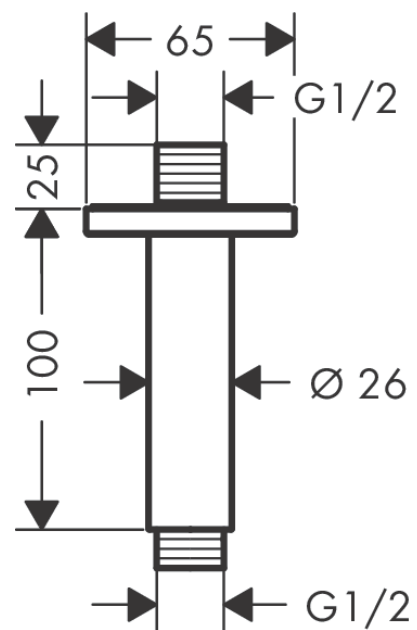

Vernis Shape**Ceiling connector 10 cm**Surfaces: **matt black** Art. no. : **26406670****Description****product features**

- Length: 100 mm
- shaft Ø: 26 mm
- Installation type: exposed design allows easy installation, all working parts are outside of the wall
- Material: brass
- Connection type: 1/2"

Article Details

Price excl. VAT

£ 68.66

Product image**Scale drawing**

Vernis Shape
Ceiling connector 10 cm
Surfaces: **matt black** Art. no. : **26406670**

†

Exploded Drawing

Year of production: >04/21