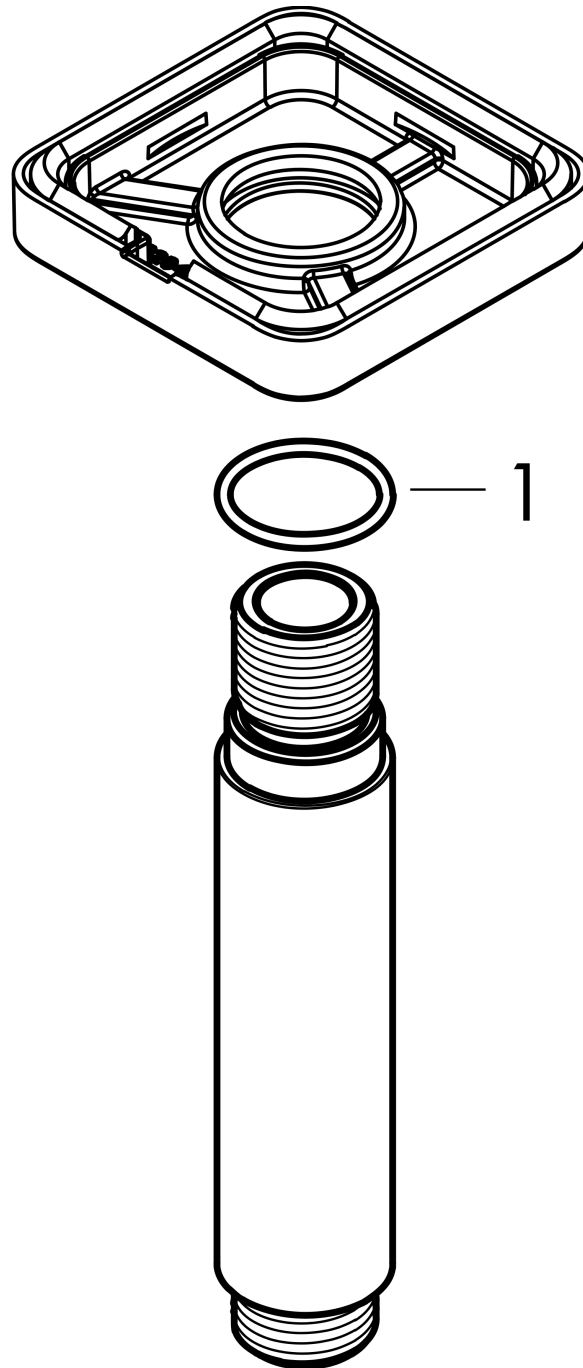

**Vernis Shape****Ceiling connector 10 cm**Surfaces: **chrome** Art. no. : **26406000****Description****product features**

- Length: 100 mm
- shaft  $\varnothing$ : 26 mm
- Installation type: exposed design allows easy installation, all working parts are outside of the wall
- Material: brass
- Connection type: 1/2"

**Article Details**

Price excl. VAT

£ 49.04

**Product image****Scale drawing**

Vernis Shape  
Ceiling connector 10 cm  
Surfaces: **chrome** Art. no. : **26406000**

### Exploded Drawing

Year of production: >04/21

**Vernis Shape**  
**Ceiling connector 10 cm**  
 Surfaces: **chrome** Art. no. : **26406000**

**Spare part list**

Year of production: >04/21

<b>Pos.</b>	<b>Description</b>	<b>Art. no.</b>	<b>Price</b>	<b>PU</b>
1	O-Ring 22x2	98185000	-	1