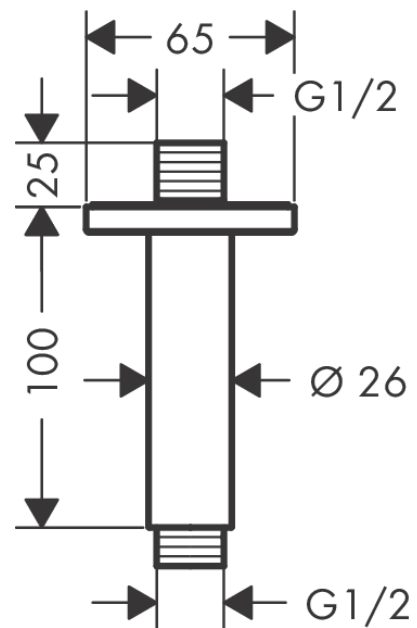

**Vernis Shape****Ceiling connector 10 cm**Surfaces: **chrome** Art. no. : **26406000****Description****product features**

- Length: 100 mm
- shaft  $\varnothing$ : 26 mm
- Installation type: exposed design allows easy installation, all working parts are outside of the wall
- Material: brass
- Connection type: 1/2"

**Article Details**

Price excl. VAT

£ 49.04

**Product image****Scale drawing**

Vernis Shape  
Ceiling connector 10 cm  
Surfaces: **chrome** Art. no. : **26406000**

### Exploded Drawing

Year of production: >04/21

**Vernis Shape**  
**Ceiling connector 10 cm**  
 Surfaces: **chrome** Art. no. : **26406000**

**Spare part list**

Year of production: >04/21

<b>Pos.</b>	<b>Description</b>	<b>Art. no.</b>	<b>Price</b>	<b>PU</b>
1	O-Ring 22x2	98185000	-	1