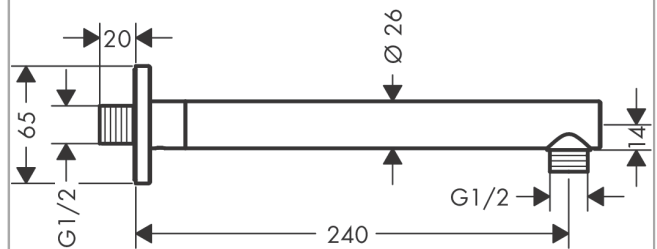

Vernis Shape

Shower arm 24 cm

Surfaces: **matt black** Art. no. : **26405670**

Description

product features

- Length: 240 mm
- shaft Ø: 26 mm
- Installation type: exposed design allows easy installation, all working parts are outside of the wall
- Material: brass
- Version: 90° angle
- Connection type: 1/2"

Article Details

Price excl. VAT

£ 73.11

Certificates

Product image

Scale drawing

Vernis Shape

Shower arm 24 cm

Surfaces: matt black

Art. no. : 26405670

Exploded Drawing

Year of production: >04/21

Vernis Shape
Shower arm 24 cm
 Surfaces: **matt black** Art. no. : **26405670**

Spare part list

Year of production: >04/21

Pos.	Description	Art. no.	Price	PU
1	hollow set screw M5x5	98446000	-	1
2	O-Ring 22x2	98185000	-	1
3	connecting thread G½	93726000	-	1
4	O-ring 13x2	98128000	-	1