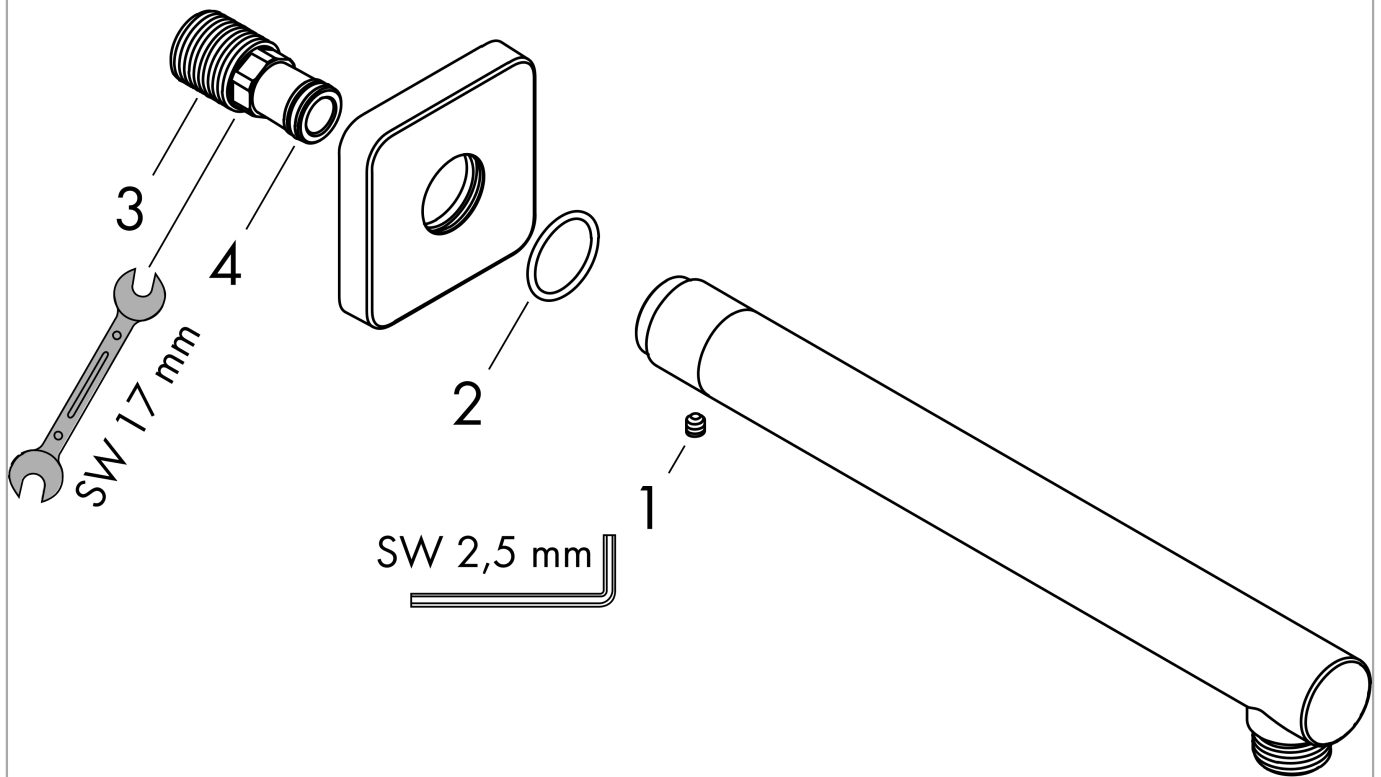

Vernis Shape

Shower arm 24 cm

Surfaces: **matt black** Art. no. : **26405670**

Description

product features

- Length: 240 mm
- shaft Ø: 26 mm
- Installation type: exposed design allows easy installation, all working parts are outside of the wall
- Material: brass
- Version: 90° angle
- Connection type: 1/2"

Article Details

Price excl. VAT

£ 73.11

Certificates

Product image

Scale drawing

Vernis Shape

Shower arm 24 cm

Surfaces: matt black

Art. no. : 26405670

Exploded Drawing

Year of production: >04/21

Vernis Shape
Shower arm 24 cm
 Surfaces: **matt black** Art. no. : **26405670**

Spare part list

Year of production: >04/21

Pos.	Description	Art. no.	Price	PU
1	hollow set screw M5x5	98446000	-	1
2	O-Ring 22x2	98185000	-	1
3	connecting thread G½	93726000	-	1
4	O-ring 13x2	98128000	-	1