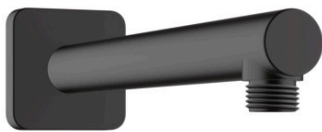

Vernis Shape

Shower arm 24 cm

Surfaces: **matt black** Art. no. : **26405670**

Description

product features

- Length: 240 mm
- shaft Ø: 26 mm
- Installation type: exposed design allows easy installation, all working parts are outside of the wall
- Material: brass
- Version: 90° angle
- Connection type: 1/2"

Article Details

Price excl. VAT

£ 73.11

Certificates

Product image

Scale drawing

Vernis Shape

Shower arm 24 cm

Surfaces: matt black

Art. no. : 26405670

Exploded Drawing

Year of production: >04/21

Vernis Shape
Shower arm 24 cm
 Surfaces: **matt black** Art. no. : **26405670**

Spare part list

Year of production: >04/21