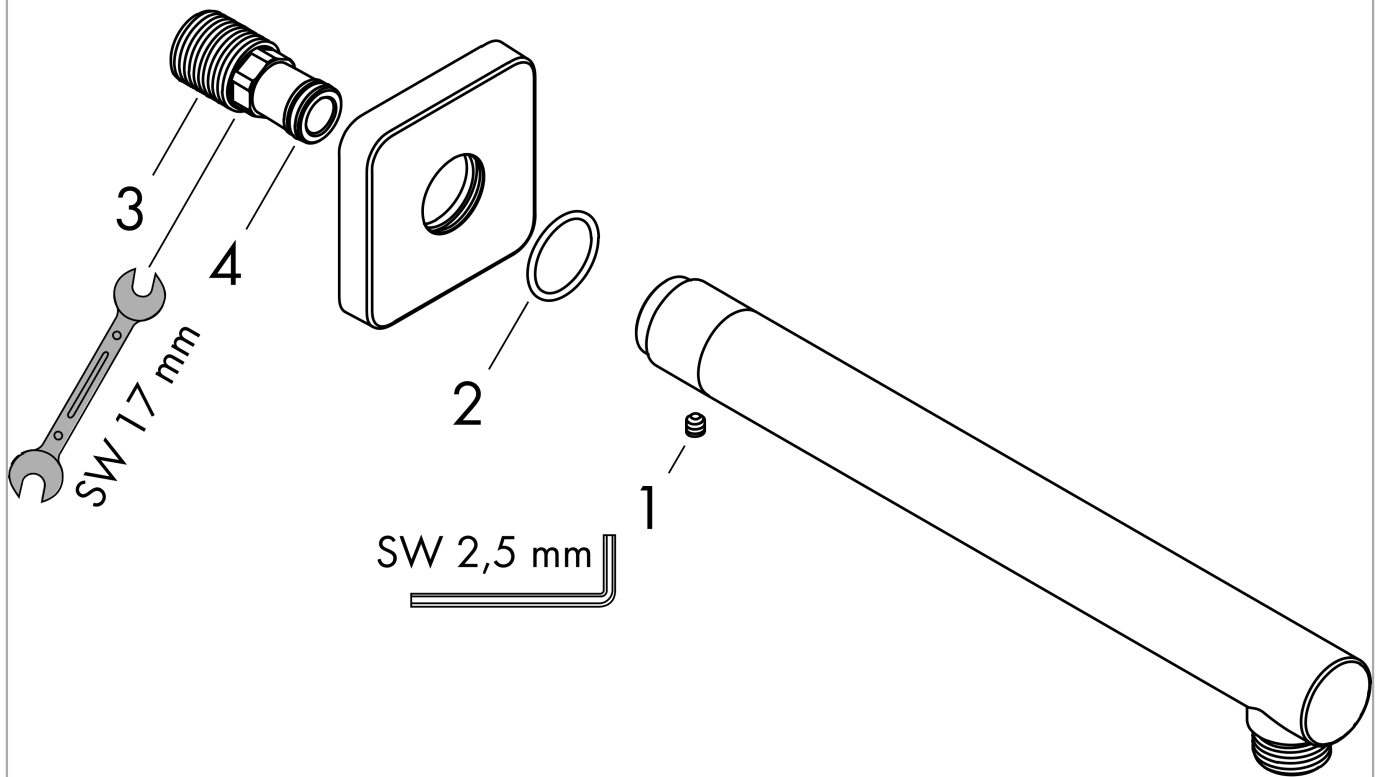

**Vernis Shape
Shower arm 24 cm**

Surfaces: **chrome** Art. no. : **26405000**

Description

product features

- Length: 240 mm
- shaft Ø: 26 mm
- Installation type: exposed design allows easy installation, all working parts are outside of the wall
- Material: brass
- Version: 90° angle
- Connection type: 1/2"

Article Details

Price excl. VAT

£ 51.71

Certificates

Product image

Scale drawing

Vernis Shape
Shower arm 24 cm

Surfaces: **chrome** Art. no. : **26405000**

Exploded Drawing

Year of production: >04/21

Vernis Shape
Shower arm 24 cm

Surfaces: **chrome** Art. no. : **26405000**

Spare part list

Year of production: >04/21

Pos.	Description	Art. no.	Price	PU
1	hollow set screw M5x5	98446000	-	1
2	O-Ring 22x2	98185000	-	1
3	connecting thread G½	93726000	-	1
4	O-ring 13x2	98128000	-	1