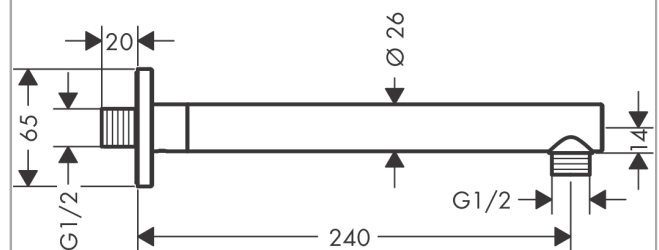

**Vernis Shape
Shower arm 24 cm**

Surfaces: **chrome** Art. no. : **26405000**

Description

product features

- Length: 240 mm
- shaft Ø: 26 mm
- Installation type: exposed design allows easy installation, all working parts are outside of the wall
- Material: brass
- Version: 90° angle
- Connection type: 1/2"

Article Details

Price excl. VAT

£ 51.71

Certificates

Product image

Scale drawing

Vernis Shape
Shower arm 24 cm

Surfaces: **chrome** Art. no. : **26405000**

Exploded Drawing

Year of production: >04/21

Vernis Shape
Shower arm 24 cm

Surfaces: **chrome** Art. no. : **26405000**

Spare part list

Year of production: >04/21

Pos.	Description	Art. no.	Price	PU
1	hollow set screw M5x5	98446000	-	1
2	O-Ring 22x2	98185000	-	1
3	connecting thread G½	93726000	-	1
4	O-ring 13x2	98128000	-	1