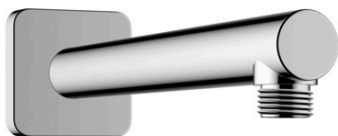

**Vernis Shape
Shower arm 24 cm**

Surfaces: **chrome** Art. no. : **26405000**

Description

product features

- Length: 240 mm
- shaft Ø: 26 mm
- Installation type: exposed design allows easy installation, all working parts are outside of the wall
- Material: brass
- Version: 90° angle
- Connection type: 1/2"

Article Details

Price excl. VAT

£ 51.71

Certificates

Product image

Scale drawing

Vernis Shape
Shower arm 24 cm

Surfaces: **chrome** Art. no. : **26405000**

Exploded Drawing

Year of production: >04/21

Vernis Shape
Shower arm 24 cm

Surfaces: **chrome** Art. no. : **26405000**

Spare part list

Year of production: >04/21

Pos.	Description	Art. no.	Price	PU
1	hollow set screw M5x5	98446000	-	1
2	O-Ring 22x2	98185000	-	1
3	connecting thread G½	93726000	-	1
4	O-ring 13x2	98128000	-	1