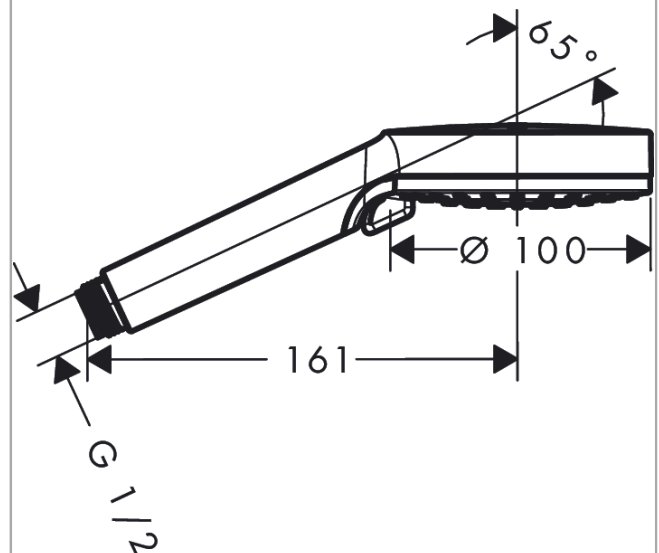

Vernis Blend

Hand shower 100 Vario EcoSmart

Surfaces: **matt black** Art. no. : **26340670**

Description

product features

- Shower head size: 100 mm
- Spray pattern: Rain, IntenseRain
- spray type adjustment by turning
- Maximum flow rate (at 3 bar): 9.7 l/min
- minimum flow pressure: 1 bar
- Operating pressure: min. 1 bar/max. 6 bar
- with internal water conduction
- rinseable screen seal
- Connection thread 1/2"
- WRAS 2011015

Article Details

Price excl. VAT

£ 30.31

Technology

Certificates

Product image

Scale drawing

Vernis Blend
Hand shower 100 Vario EcoSmart
 Surfaces: **matt black** Art. no. : **26340670**

Flowchart

The consumption was measured in combination with the appropriate fittings (thermostat/mixer/ in-wall valve) to reflect actual application in practice.