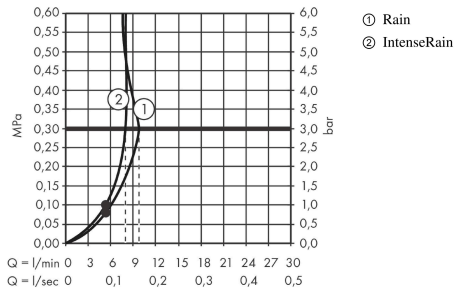

Vernis Blend

Hand shower 100 Vario EcoSmart

Surfaces: **matt black** Art. no. : **26340670**

Description

product features

- Shower head size: 100 mm
- Spray pattern: Rain, IntenseRain
- spray type adjustment by turning
- Maximum flow rate (at 3 bar): 9.7 l/min
- minimum flow pressure: 1 bar
- Operating pressure: min. 1 bar/max. 6 bar
- with internal water conduction
- rinseable screen seal
- Connection thread 1/2"
- WRAS 2011015

Article Details

Price excl. VAT

£ 30.31

Technology

Certificates

Product image

Scale drawing

Vernis Blend
Hand shower 100 Vario EcoSmart
 Surfaces: **matt black** Art. no. : **26340670**

Flowchart

The consumption was measured in combination with the appropriate fittings (thermostat/mixer/ in-wall valve) to reflect actual application in practice.