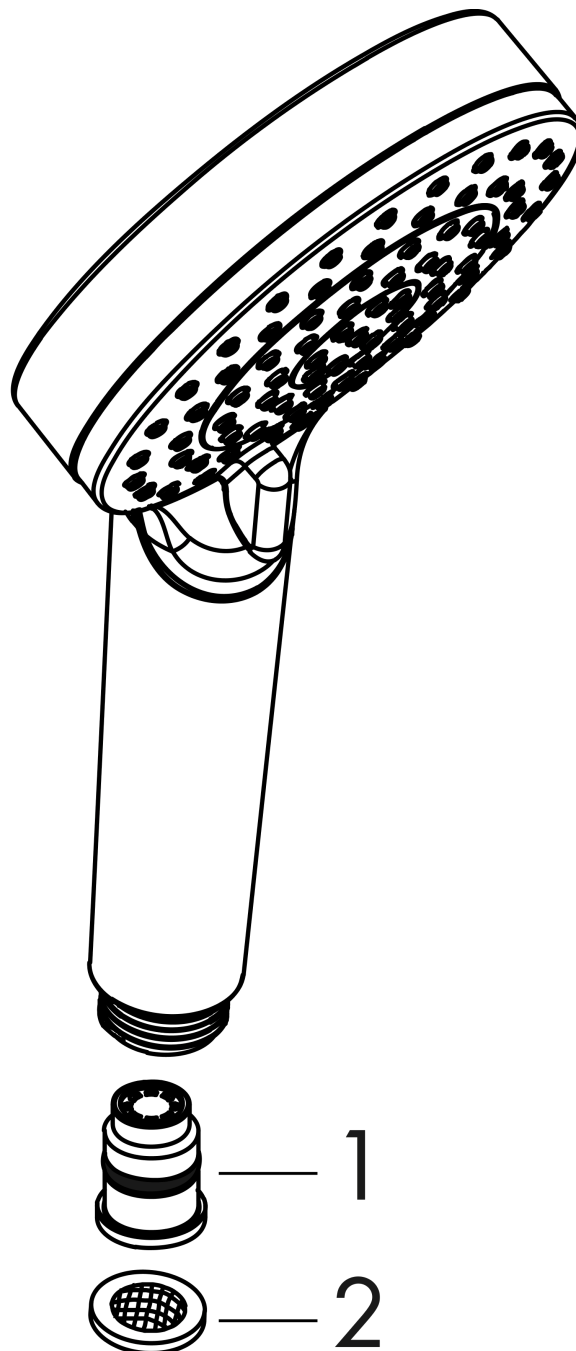

##### product features

- Shower head size: 100 mm
- Spray pattern: Rain, IntenseRain
- spray type adjustment by turning
- Maximum flow rate (at 3 bar): 9.7 l/min
- minimum flow pressure: 1 bar
- Operating pressure: min. 1 bar/max. 6 bar
- with internal water conduction
- rinseable screen seal
- Connection thread 1/2"
- WRAS 2011015

#### Product image

#### Scale drawing

**Vernis Blend**  
**Hand shower 100 Vario EcoSmart**  
 Surfaces: **chrome** Art. no. : **26340000**

**Flowchart**

The consumption was measured in combination with the appropriate fittings (thermostat/mixer/ in-wall valve) to reflect actual application in practice.

Vernis Blend  
 Hand shower 100 Vario EcoSmart  
 Surfaces: chrome Art. no. : 26340000

Exploded Drawing

Year of production: >02/21

**Vernis Blend**  
**Hand shower 100 Vario EcoSmart**  
 Surfaces: **chrome** Art. no. : **26340000**