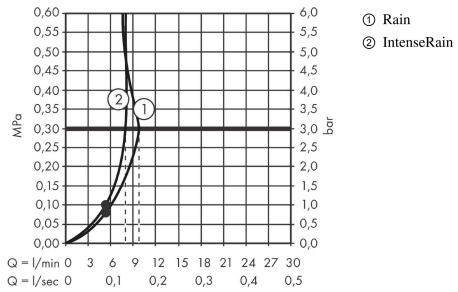

Vernis Blend
Hand shower 100 Vario EcoSmart
Surfaces: **chrome** Art. no. : **26340000**

Flowchart

The consumption was measured in combination with the appropriate fittings (thermostat/mixer/ in-wall valve) to reflect actual application in practice.