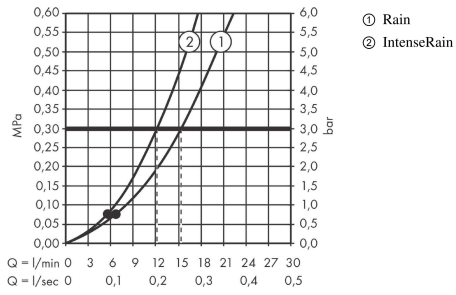

**Vernis Blend
Hand shower 100 Vario**

Surfaces: **matt black** Art. no. : **26270670**

Flowchart

The consumption was measured in combination with the appropriate fittings (thermostat/mixer/ in-wall valve) to reflect actual application in practice.