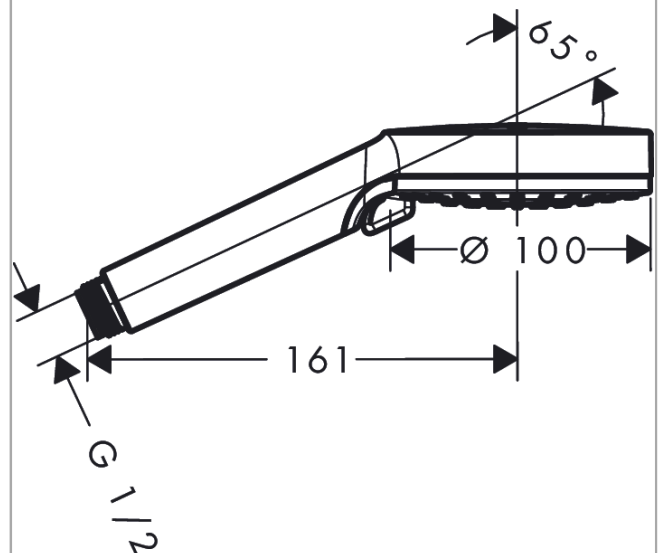

Vernis Blend

Hand shower 100 Vario

Surfaces: **matt black** Art. no. : **26270670**

Description

product features

- Shower head size: 100 mm
- Spray pattern: Rain, IntenseRain
- spray type adjustment by turning
- Maximum flow rate (at 3 bar): 15.2 l/min
- minimum flow pressure: 1 bar
- Operating pressure: min. 1 bar/max. 6 bar
- with internal water conduction
- rinseable screen seal
- Connection thread 1/2"
- WRAS 2011015

Article Details

Price excl. VAT

£ 30.31

Technology

Certificates

Product image

Scale drawing

**Vernis Blend
Hand shower 100 Vario**

Surfaces: **matt black** Art. no. : **26270670**

Flowchart

The consumption was measured in combination with the appropriate fittings (thermostat/mixer/ in-wall valve) to reflect actual application in practice.