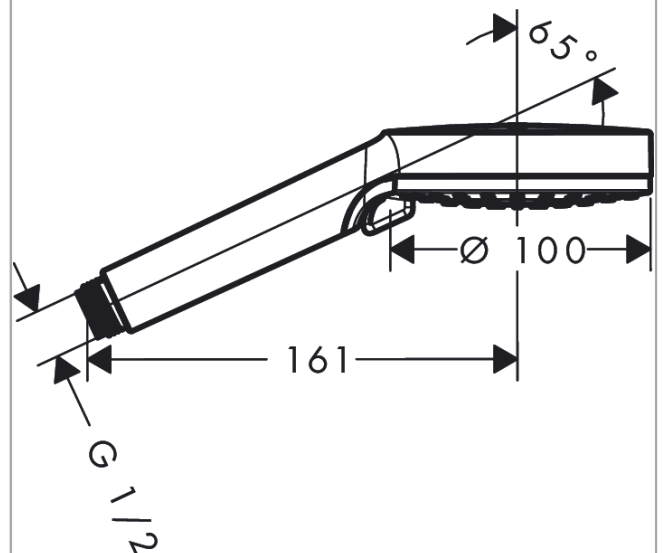

Vernis Blend

Hand shower 100 Vario

Surfaces: **chrome** Art. no. : **26270000**

Description

product features

- Shower head size: 100 mm
- Spray pattern: Rain, IntenseRain
- spray type adjustment by turning
- Maximum flow rate (at 3 bar): 15.2 l/min
- minimum flow pressure: 1 bar
- Operating pressure: min. 1 bar/max. 6 bar
- with internal water conduction
- rinseable screen seal
- Connection thread 1/2"
- WRAS 2011015

Article Details

Price excl. VAT

£ 21.40

Technology

Certificates

Product image

Scale drawing

Vernis Blend
Hand shower 100 Vario
 Surfaces: **chrome** Art. no. : **26270000**