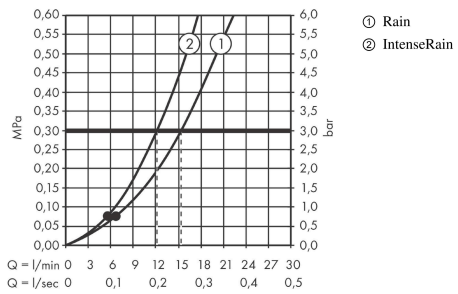

Vernis Blend
Hand shower 100 Vario
Surfaces: **chrome** Art. no. : **26270000**

Flowchart

The consumption was measured in combination with the appropriate fittings (thermostat/mixer/ in-wall valve) to reflect actual application in practice.