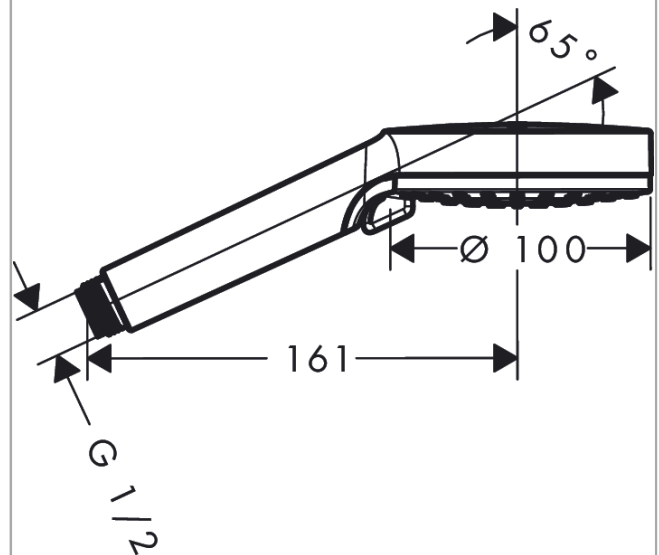

Vernis Blend
Hand shower 100 Vario Green
 Surfaces: **chrome** Art. no. : **26090000**

Description

product features

- Shower head size: 100 mm
- Spray pattern: Rain, IntenseRain
- spray type adjustment by turning
- Maximum flow rate (at 3 bar): 5.2 l/min
- minimum flow pressure: 1 bar
- Operating pressure: min. 1 bar/max. 6 bar
- with internal water conduction
- rinseable screen seal
- Connection thread 1/2"
- WRAS 2011015

Article Details

Price excl. VAT

£ 21.40

Technology

Certificates

Product image

Scale drawing

Flowchart