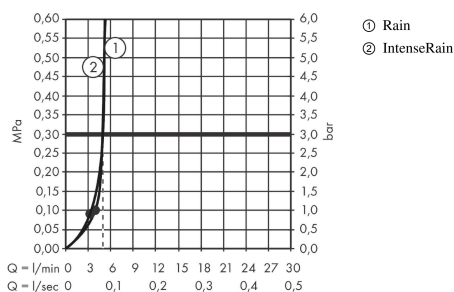

Vernis Blend
Hand shower 100 Vario Green
 Surfaces: **chrome** Art. no. : **26090000**

Description

product features

- Shower head size: 100 mm
- Spray pattern: Rain, IntenseRain
- spray type adjustment by turning
- Maximum flow rate (at 3 bar): 5.2 l/min
- minimum flow pressure: 1 bar
- Operating pressure: min. 1 bar/max. 6 bar
- with internal water conduction
- rinseable screen seal
- Connection thread 1/2"
- WRAS 2011015

Article Details

Price excl. VAT

£ 21.40

Technology

Certificates

Product image

Scale drawing

Flowchart